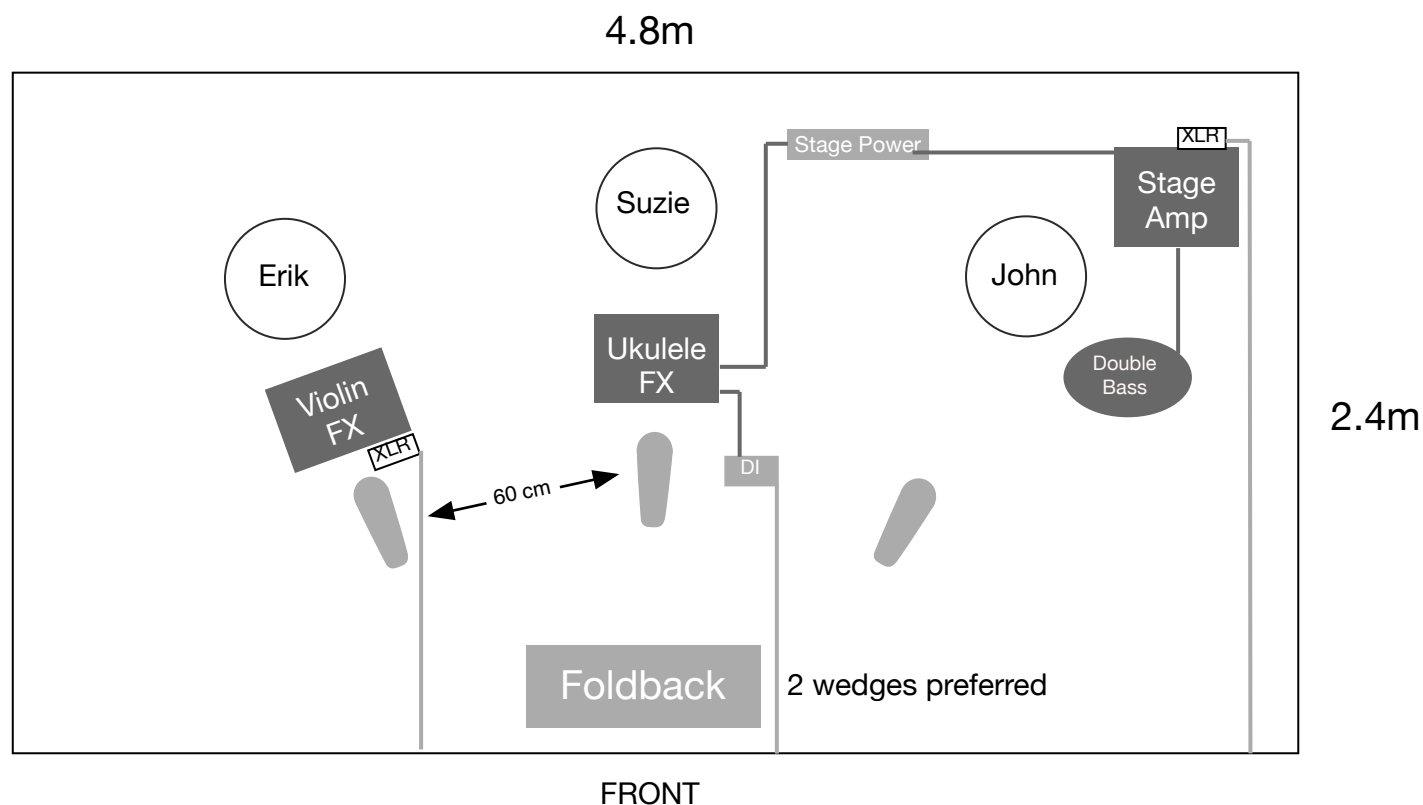

Lötti's Potion Stage Plan

minimum requirements

3x vocal mic

1x DI

2x instrument line (XLR cable)

Stage power (2 sockets)

1x Foldback wedge (2 preferred)

Lineup L-R from front

Erik Kowarski, Suzie Thompson, John Perry

3x vocals and 3x instruments; violin, ukulele and double bass

Input List

3x vocal mic

1x DI

2x XLR line (DI supplied)

Instruments

Ukulele has an unbalanced jack out from an FX board which requires a DI

Violin has an FX board with XLR output

Double bass goes through a small stage amp with XLR output

Stage power

Ukulele and double bass both need access to stage power (the violin board is self-powered) Minimum stage area 4.8m wide x 2.4m deep